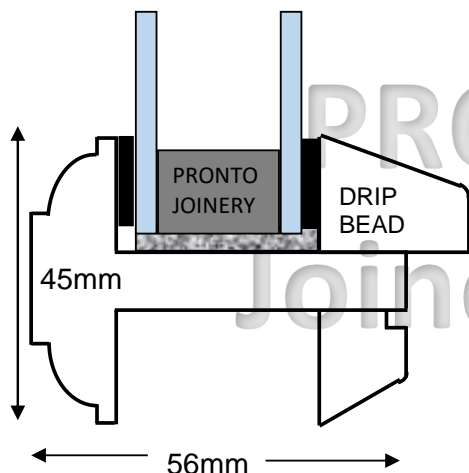

Pronto Joinery © Glazing Bar Options

Standard Solid 45mm Glazing Bar
To accept 24mm Double Glazing
Glazed with Buytl tape and Silfix U9
silicone as Hodgson B6 system

OR

Standard 22mm Applied Glazing Bar
To accept 24mm Double Glazing
Glazed with Black Security tape and
Silfix U9

Standard Single Glazed,
glazing bar. Putty glazed

Special 22mm glazing bar.
For 12mm Slimlite units
Glazed to manufacturers
specification

NOT TO BE COPIED WITHOUT PRONTO JOINERY'S
PERMISSION - Not to scale