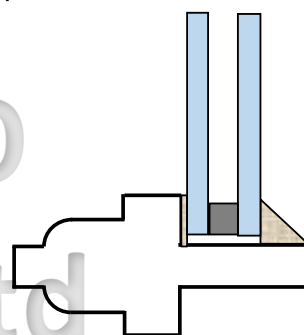

Pronto Joinery © Glazing Bar Options

Standard Solid 45mm Glazing Bar
To accept 24mm Double Glazing
Glazed with Buytl tape and Silfix U9
silicone as Hodgson B6 system

OR

Standard 22mm Applied Glazing Bar
To accept 24mm Double Glazing
Glazed with Black Security tape and
Silfix U9

Standard Single Glazed,
glazing bar. Putty glazed

Special 22mm glazing bar.
For 12mm Slimlite units
Glazed to manufacturers
specification

NOT TO BE COPIED WITHOUT PRONTO JOINERY'S
PERMISSION - Not to scale