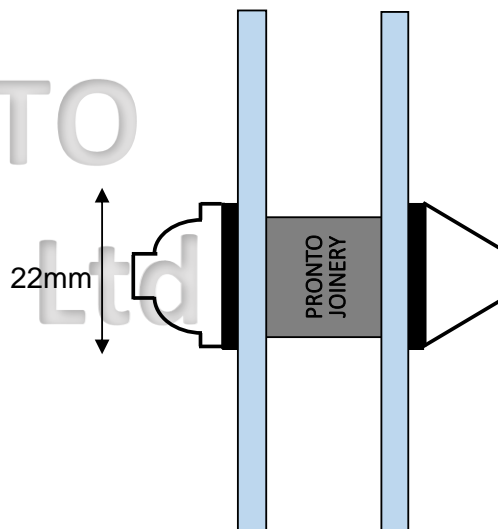

Pronto Joinery © Glazing Bar Options

Standard Solid 45mm Glazing Bar
To accept 24mm Double Glazing
Glazed with Buytl tape and Silfix U9
silicone as Hodgson B6 system

OR

Standard 22mm Applied Glazing Bar
To accept 24mm Double Glazing
Glazed with Black Security tape and
Silfix U9

Standard Single Glazed,
glazing bar. Putty glazed

Special 22mm glazing bar.
For 12mm Slimlite units
Glazed to manufacturers
specification

NOT TO BE COPIED WITHOUT PRONTO JOINERY'S
PERMISSION - Not to scale