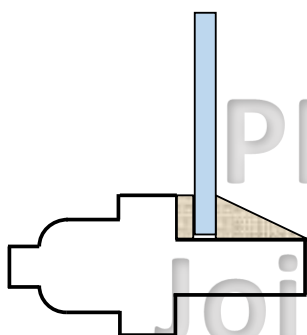

Pronto Joinery © Glazing Bar Options

Standard Solid 45mm Glazing Bar
To accept 24mm Double Glazing
Glazed with Buytl tape and Silfix U9
silicone as Hodgson B6 system

OR

Standard 22mm Applied Glazing Bar
To accept 24mm Double Glazing
Glazed with Black Security tape and
Silfix U9

Standard Single Glazed,
glazing bar. Putty glazed

Special 22mm glazing bar.
For 12mm Slimlite units
Glazed to manufacturers
specification

NOT TO BE COPIED WITHOUT PRONTO JOINERY'S
PERMISSION - Not to scale