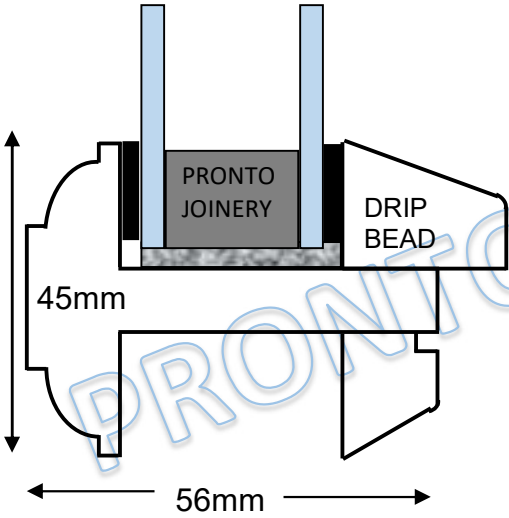

# Pronto Joinery © Glazing Bar Options

Standard Solid 45mm Glazing Bar  
To accept 24mm Double Glazing  
Glazed with Buytl tape and Silfix U9  
silicone as Hodgson B6 system

OR

Standard 22mm Applied Glazing Bar  
To accept 24mm Double Glazing  
Glazed with Black Security tape and  
Silfix U9

Standard Single Glazed,  
glazing bar. Putty glazed

Special 22mm glazing bar. For  
12mm Slimlite units  
Glazed to manufacturers

NOT TO BE COPIED WITHOUT PRONTO JOINERY'S  
PERMISSION - Not to scale