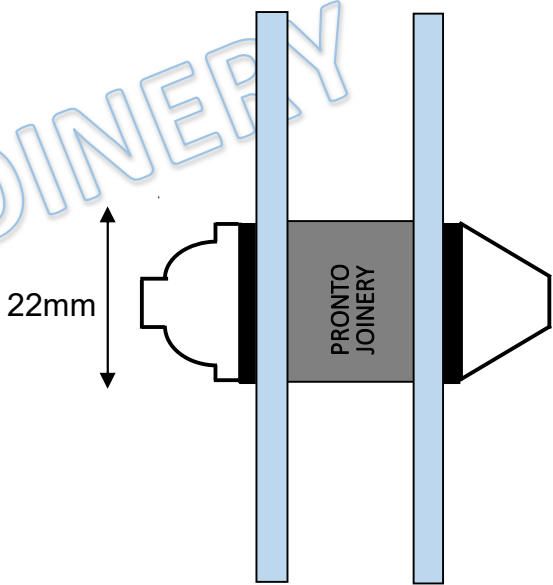

# Pronto Joinery © Glazing Bar Options

Standard Solid 45mm Glazing Bar  
To accept 24mm Double Glazing  
Glazed with Buytl tape and Silfix U9  
silicone as Hodgson B6 system

OR

Standard 22mm Applied Glazing Bar  
To accept 24mm Double Glazing  
Glazed with Black Security tape and  
Silfix U9

Standard Single Glazed,  
glazing bar. Putty glazed

Special 22mm glazing bar. For  
12mm Slimlite units  
Glazed to manufacturers

NOT TO BE COPIED WITHOUT PRONTO JOINERY'S  
PERMISSION - Not to scale