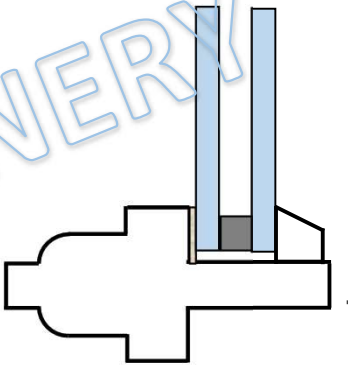

# Pronto Joinery © Glazing Bar Options

Standard Solid 45mm Glazing Bar  
To accept 24mm Double Glazing  
Glazed with Buytl tape and Silfix U9  
silicone as Hodgson B6 system

OR

Standard 22mm Applied Glazing Bar  
To accept 24mm Double Glazing  
Glazed with Black Security tape and  
Silfix U9

Standard Single Glazed,  
glazing bar. Putty glazed

Special 22mm glazing bar. For  
12mm Slimlite units  
Glazed to manufacturers

NOT TO BE COPIED WITHOUT PRONTO JOINERY'S  
PERMISSION - Not to scale