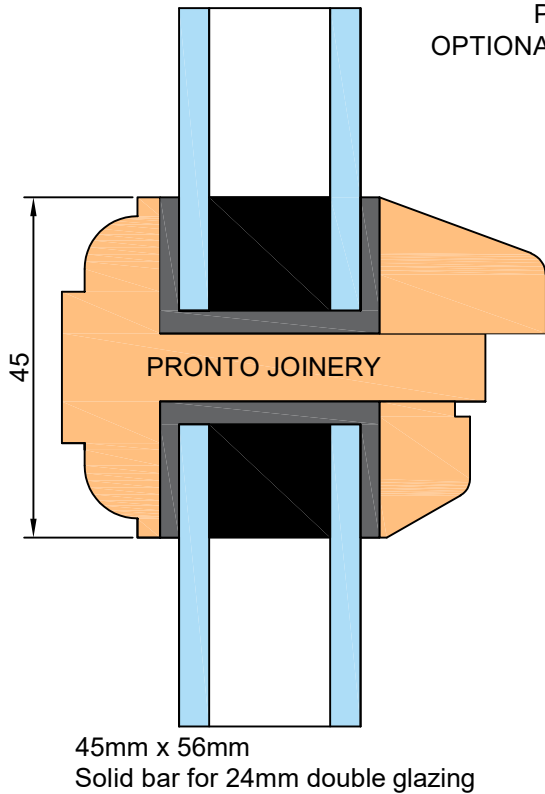

PRONTO JOINERY
 OPTIONAL GLAZING BARS 07/12/21

22mm x 44mm
 Solid bar for 4-6mm single glazing
 Putty rebate