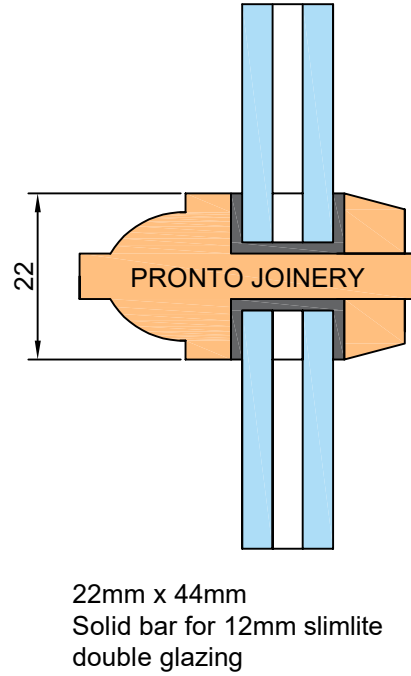

PRONTO JOINERY
 OPTIONAL GLAZING BARS 07/12/21

22mm x 44mm
 Solid bar for 4-6mm single glazing
 Putty rebate